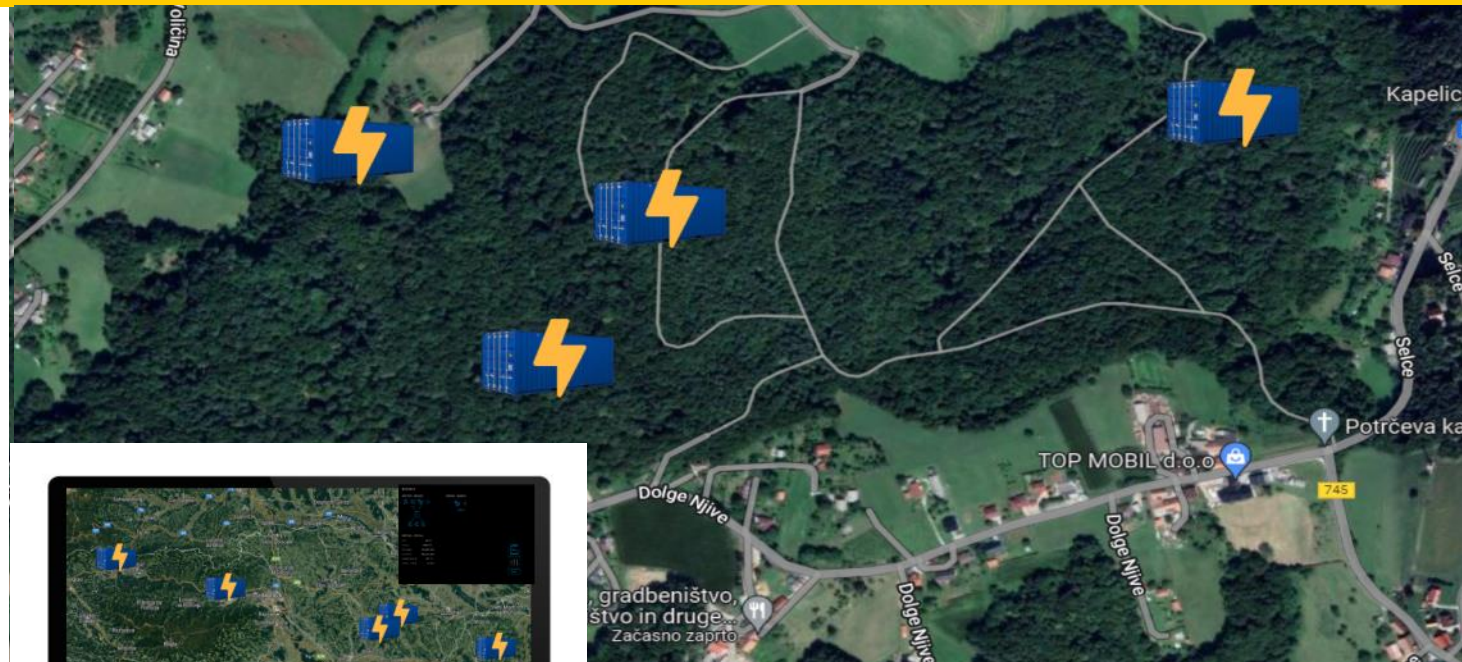

THIS IS ONLY POSSIBLE WITH **DIGITAL TWINS**

Integrated management

- “Fleet” management
- Site management (local & remote)
- Connected to command center (LTE, secure radio, satellite,...)
- Full remote management & control
- Digital keys for authorization
- Predictive maintenance
- CCTV
- Fire detection, intrusion detection
- Messaging (email, SMS, voice)