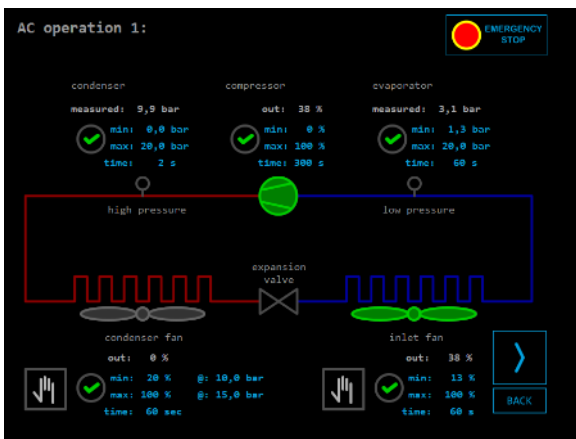

Cooperation & Integration

SITE DESIGN/CONSTRUCTION:

- Needs based design
- Interoperability and device profile (digital twins)
- Automatic calculation
- Plug and play
- Fast reconfiguration

USAGE:

- Dynamic control and management
- State of "health"
- Problem resolution
- Scenarios
- alternatives

THIS IS ONLY POSSIBLE WITH **DIGITAL TWINS**

Integrated management

- “Fleet” management
- Site management (local & remote)
- Connected to command center (LTE, secure radio, satellite,...)
- Full remote management & control
- Digital keys for authorization
- Predictive maintenance
- CCTV
- Fire detection, intrusion detection
- Messaging (email, SMS, voice)