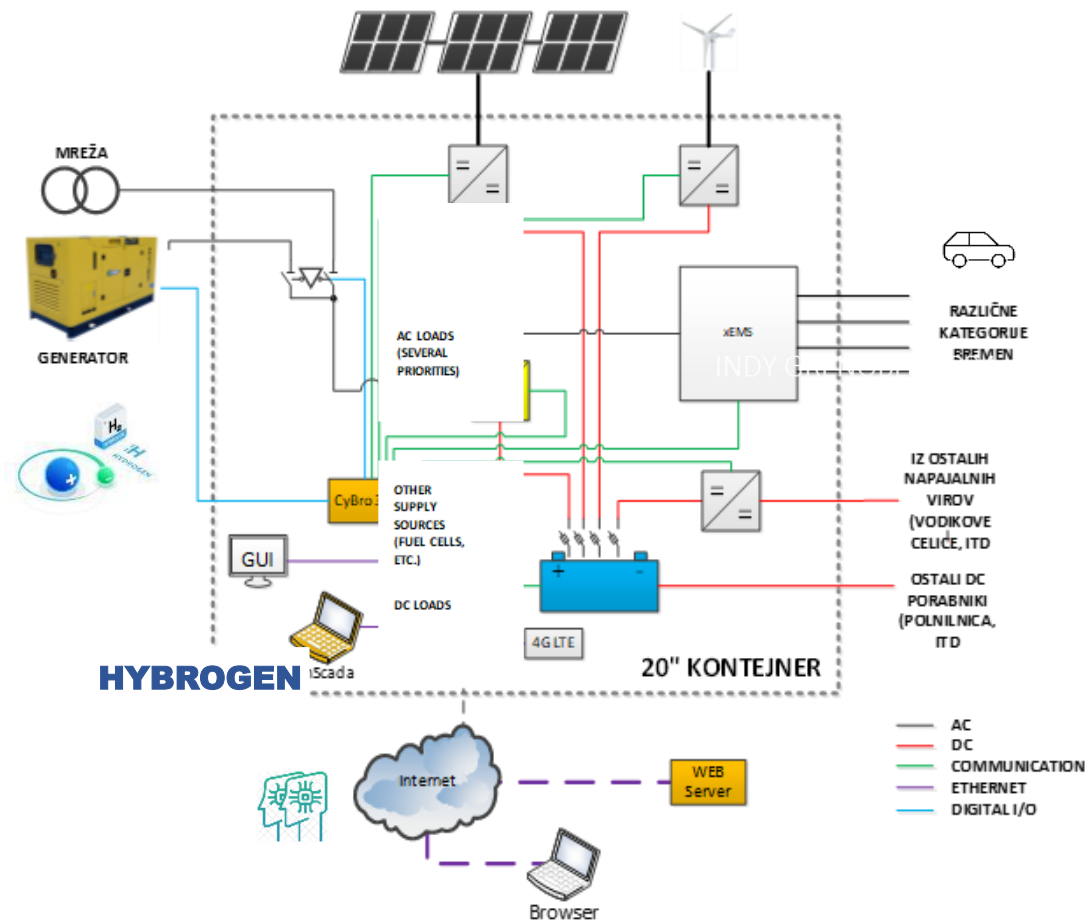

Every project needs:

- Building blocks
- Site Design
- Deployment
- Generate, Store, Distribute
- Manage, Optimize

Multiple challenges in every phase.

BUILDING BLOCKS: HYDROGEN MULTI-SOURCE FIELD POWER SUPPLY & STORAGE SYSTEMS, AC & DC MICROGRID

State of the art & Reliability

- LiFePO4 battery technology
- Heavy duty power electronics
- Industrial grade controllers
- Modular design
- Specially designed section air conditioning and ventilation
- Advanced software
- Digital twin for remote management & cooperation

Cooperation & Integration

SITE DESIGN/CONSTRUCTION:

- Needs based design
- Interoperability and device profile (digital twins)
- Automatic calculation
- Plug and play
- Fast reconfiguration

USAGE:

- Dynamic control and management
- State of "health"
- Problem resolution
- Scenarios
- alternatives