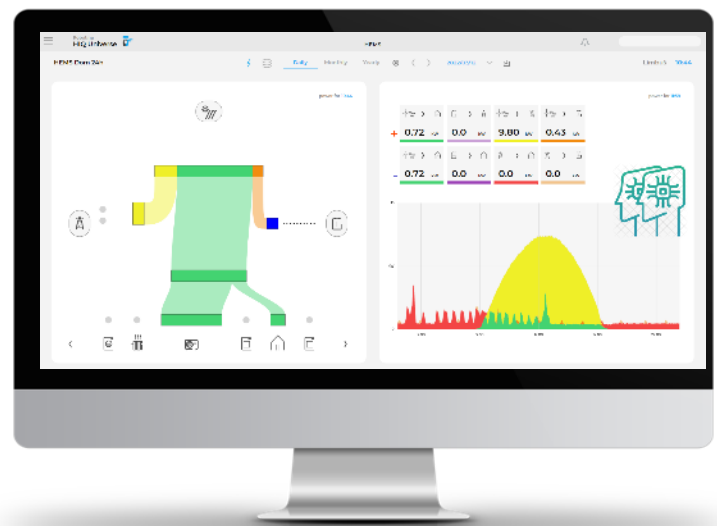

Cooperation & Integration

SITE DESIGN/CONSTRUCTION:

- Needs based design
- Interoperability and device profile (digital twins)
- Automatic calculation
- Plug and play
- Fast reconfiguration

USAGE:

- Dynamic control and management
- State of "health"
- Problem resolution
- Scenarios
- alternatives

THIS IS ONLY POSSIBLE WITH **DIGITAL TWINS**

Integrated management

- “Fleet” management
- Site management (local & remote)
- Connected to command center (LTE, secure radio, satellite,...)
- Full remote management & control
- Digital keys for authorization
- Predictive maintenance
- CCTV
- Fire detection, intrusion detection
- Messaging (email, SMS, voice)