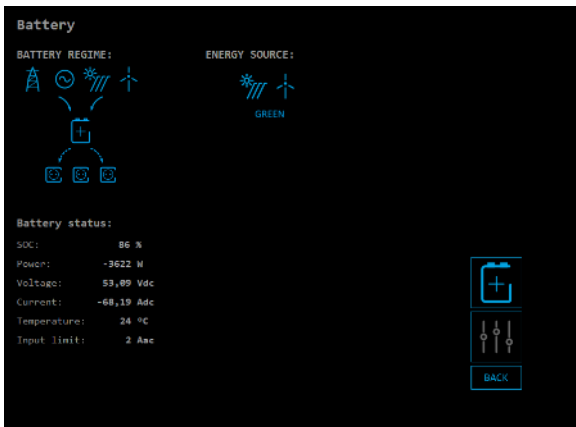

Building blocks for all needs

- Programmable Controller: designed to meet all requirements (multiple interfaces, I/O, environmental conditions)
- EDGE: for local user interface & Digital Twins
- Secure communication
- Easy integration: API, MQTT, Digital Twins
- Ready made solutions