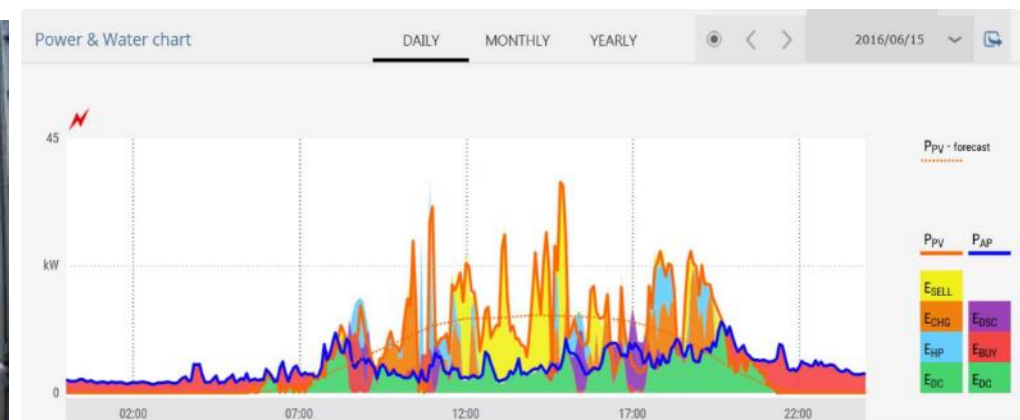

Cooperation & Integration

SITE DESIGN/CONSTRUCTION:

- Needs based design
- Interoperability and device profile (digital twins)
- Automatic calculation
- Plug and play
- Fast reconfiguration

USAGE:

- Dynamic control and management
- State of "health"
- Problem resolution
- Scenarios
- alternatives